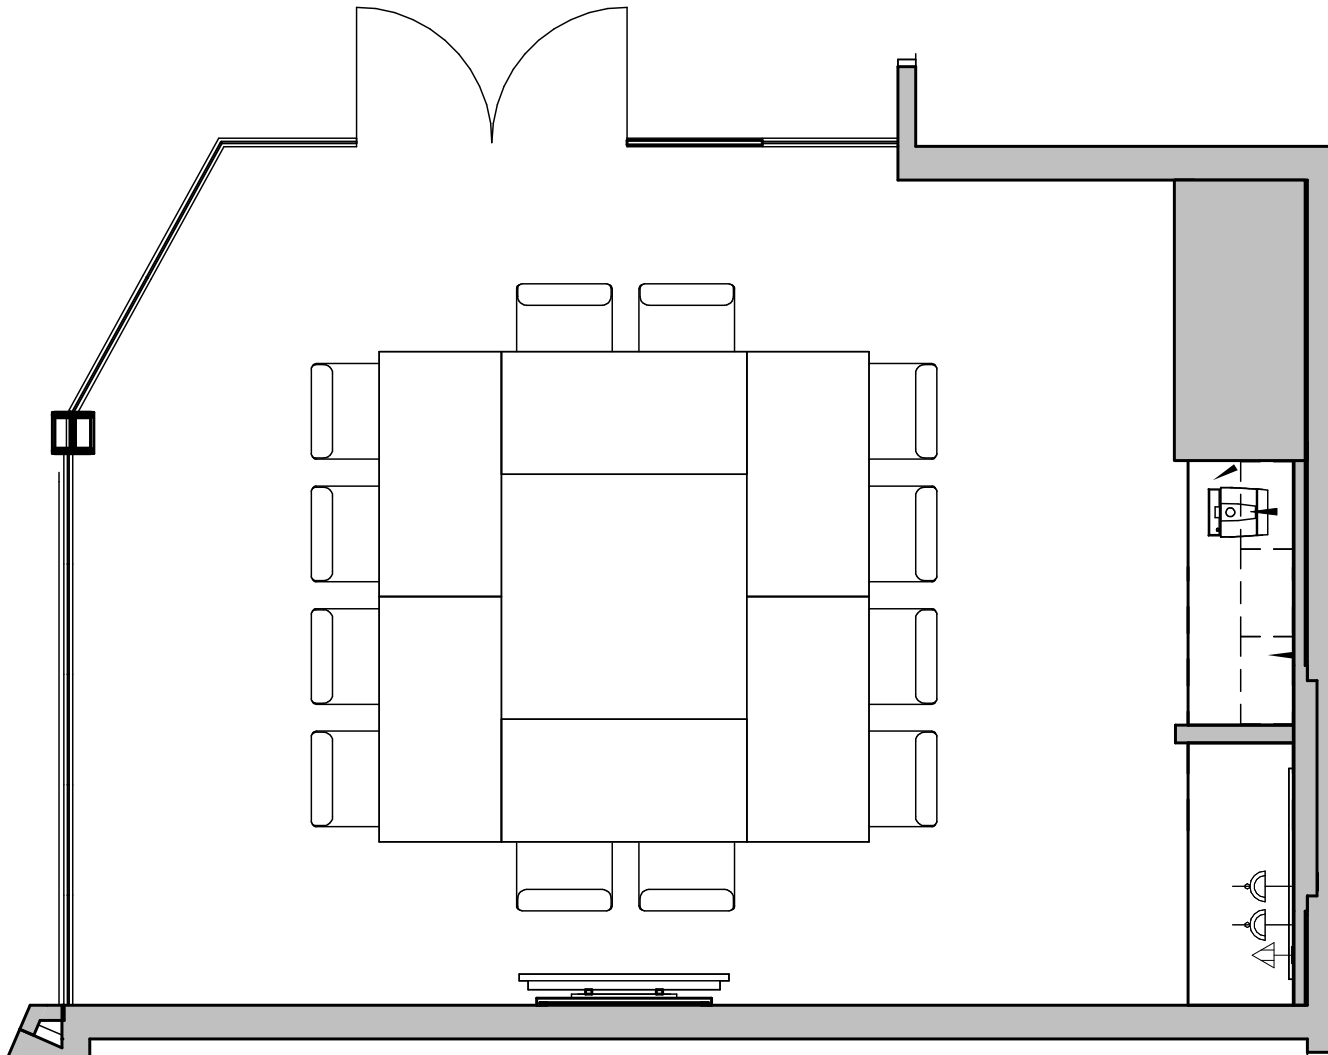

MEETING ROOM

FLOORPLAN

Room Stats

Capacity – 12 Boardroom style

60inch LCD TV

Fridge with chilled still water

Tea and coffee making facilities

Natural daylight

Air conditioning

Dimensions 6180mm x 4715mm

NEWPORT