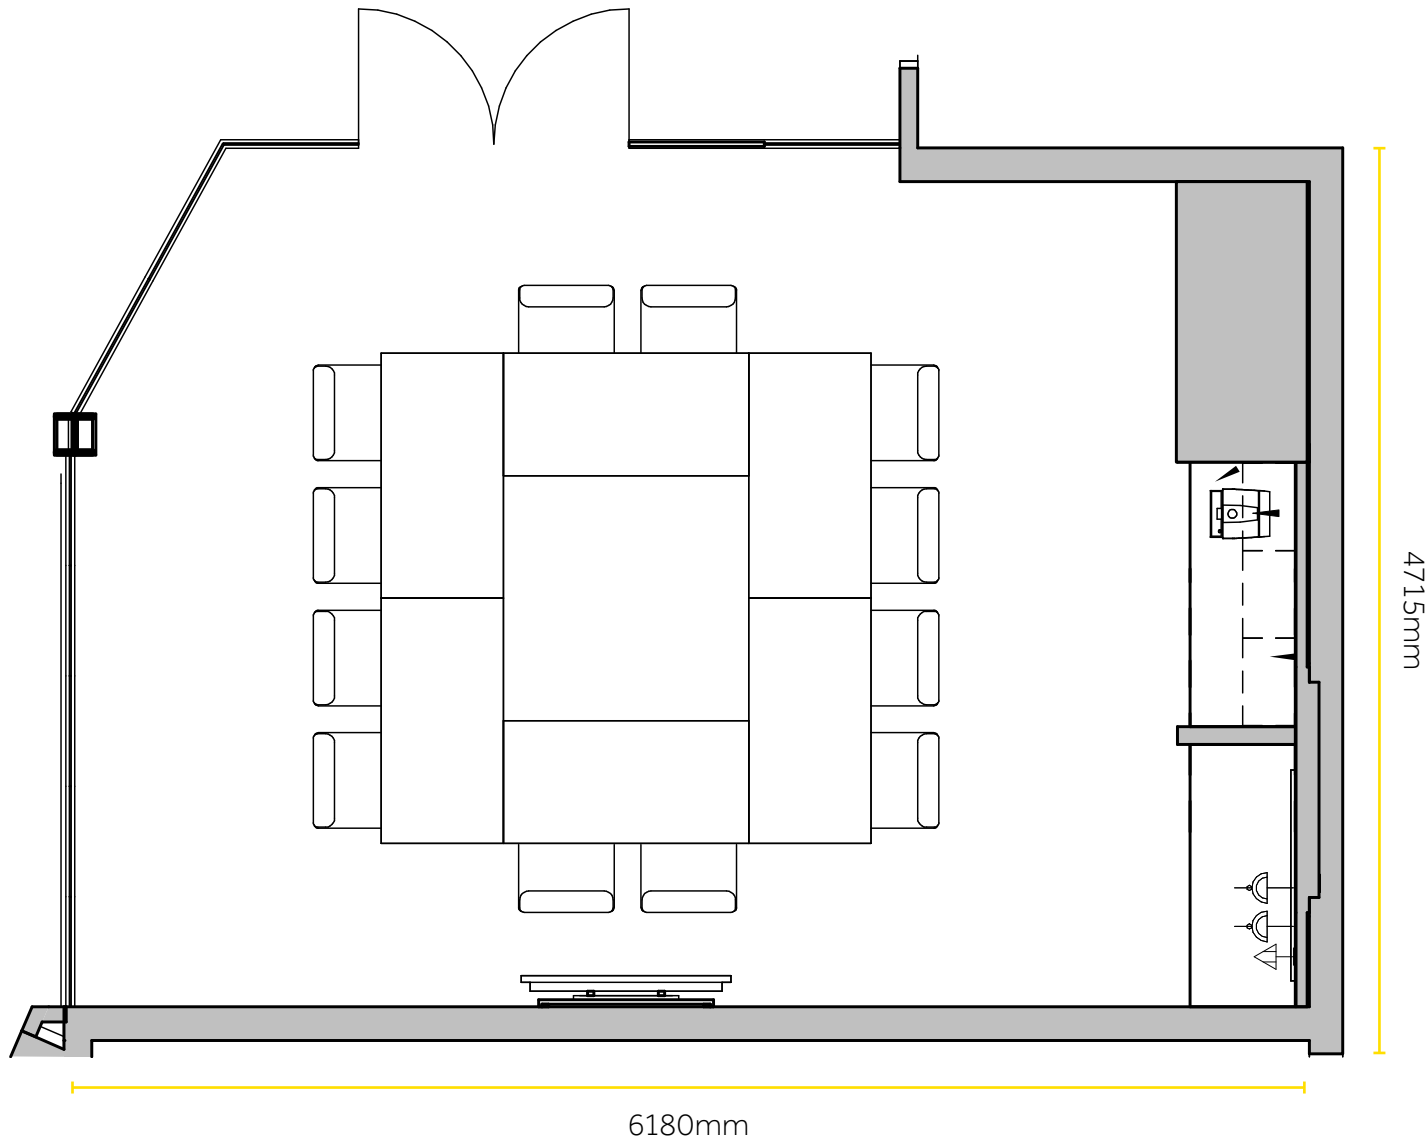

MEETING ROOM

FLOORPLAN

Room Stats

Capacity – 12 Boardroom style

60inch LCD TV

Fridge with chilled still water

Tea and coffee making facilities

Natural daylight

Air conditioning

Dimensions 6180mm x 4715mm

NEWPORT